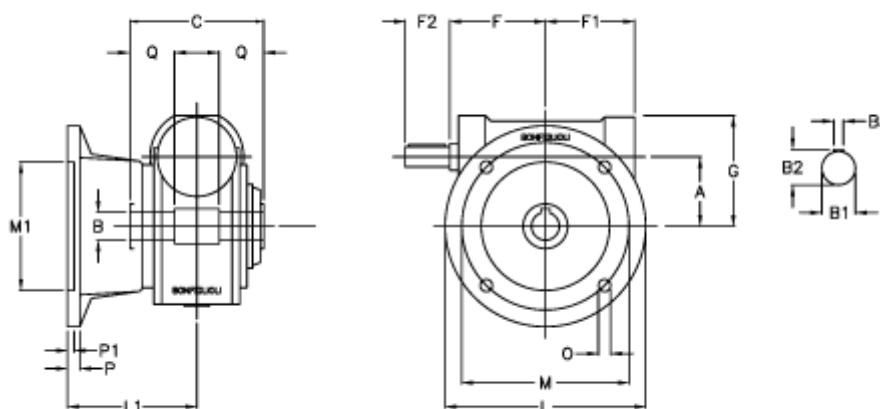

Data Sheet

Article number: 3901049007400

Description: Worm gear with solid input shaft
VF 49F-7-HS

Measures

a	= 49.5	F1 = 63	P = 12
B	= 25	F2 = 40	P1 = 10
B1	= 16	g = 80	Q = 22.5
B2	= 18.0	L = 125	
B3	= 5	L1 = 85.5	
C	= 82	m = 90	
Description	= VF 49F-xx-HS	M1 = 70	
F	= 65.0	O = 10.5	